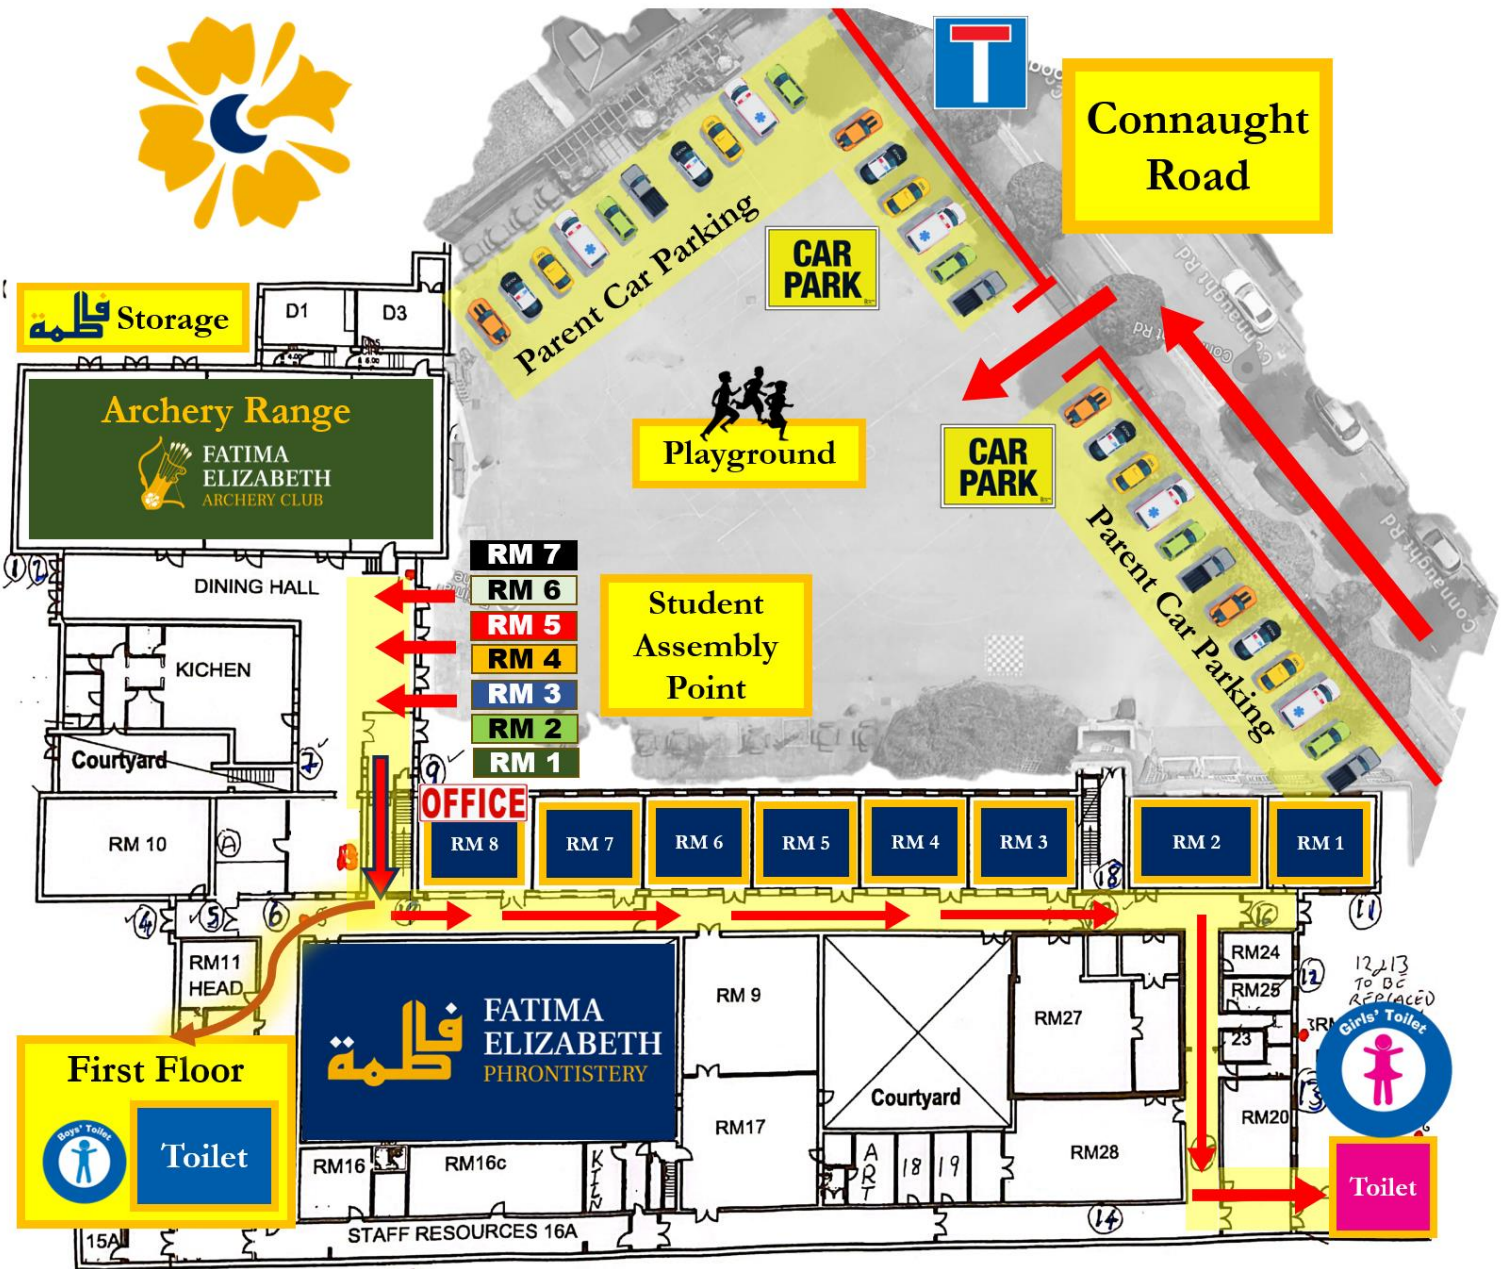

Policy agreed on behalf of Staff

Signed: .....
(Ustadh Hamid Mahmood)
Head Teacher

Date: 14 / 02 / 2024